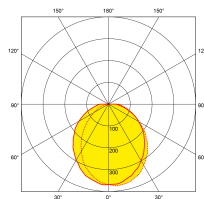

Polar Curve