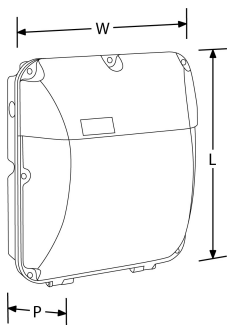

**Line Drawing**

**Polar Curve**

**Colour**

Black

## Product Specs:

Input Voltage	220~240V AC	Input Frequency	50/60HZ
Power Factor	0.9	IP Rating	IP65
Lifetime L70 (hrs)	50000	Lifetime L80 (Hours)	50000L80B50
IK Rating	IK10	Lamp Base	None
Width (mm)	264	Length (mm)	309
Weight (Kg)	1.965	Projection (mm)	115
Height (mm)	309	Product Type	Wall Lights
Operating Temp. (Min) °C	-20°C	Operating Temp. (Max) °C	45°C